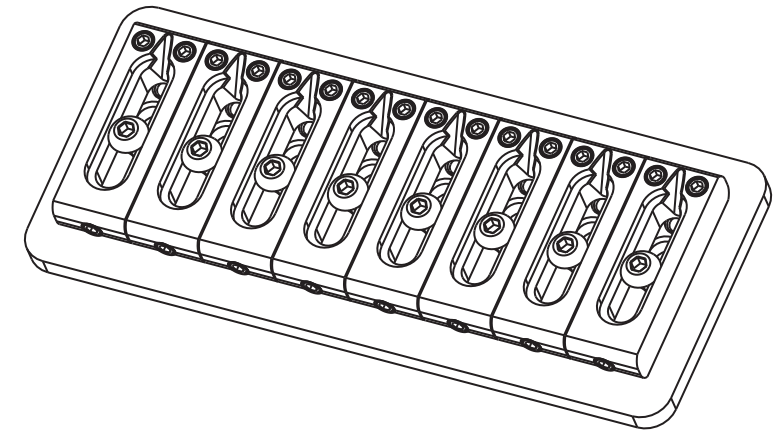

ABM3258 - Guitar Bridge

Description

- milled from solid bell brass
- locked down saddles
- intonation adjustment range 11.5 mm
height adjustment range 12.5 mm
- comes with string bushings, Allen keys and mounting screws