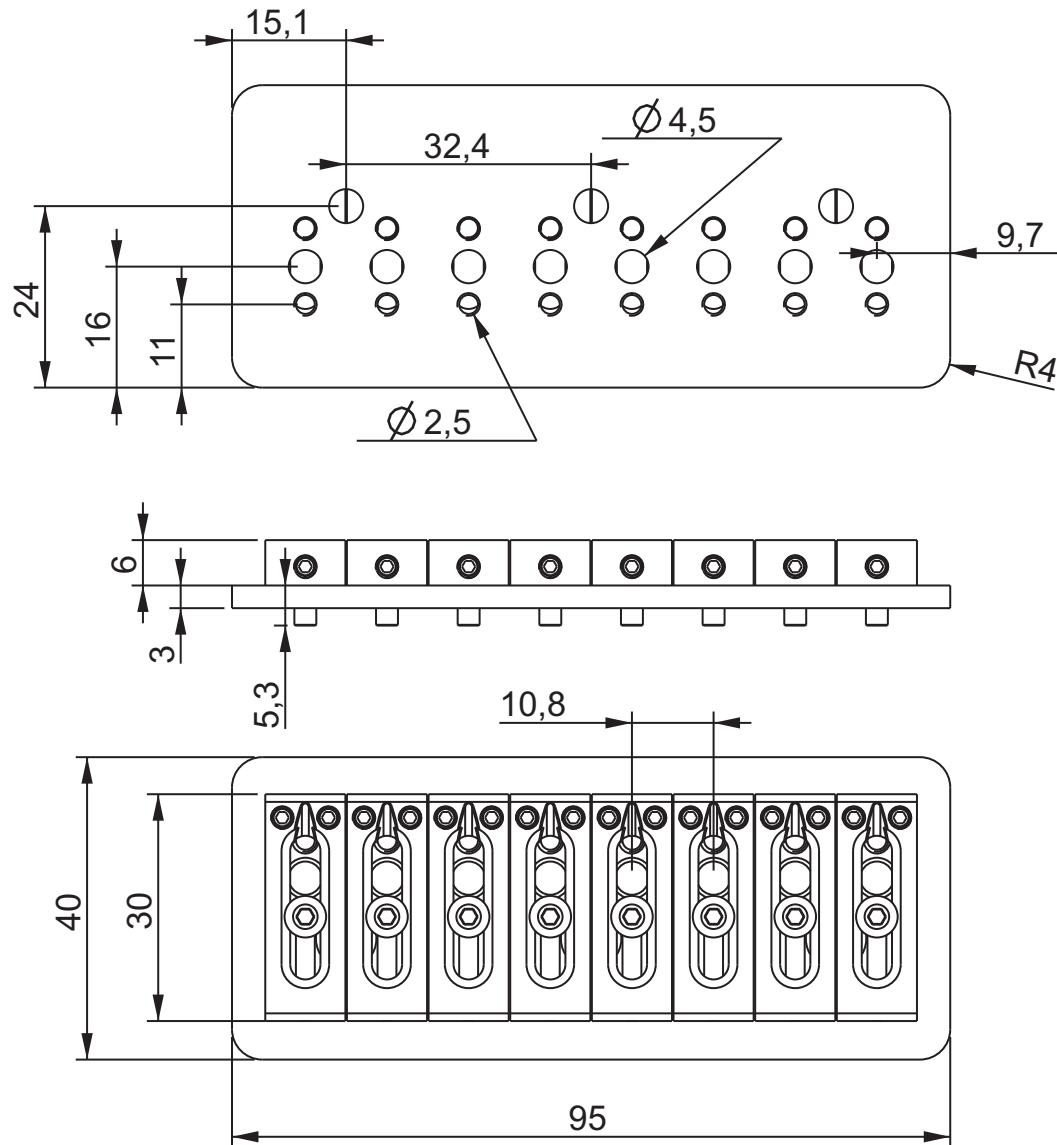

ABM3258 - Guitar Bridge

Description

- milled from solid bell brass
- locked down saddles
- intonation adjustment range 11.5 mm
height adjustment range 12.5 mm
- comes with string bushings, Allen keys and mounting screws